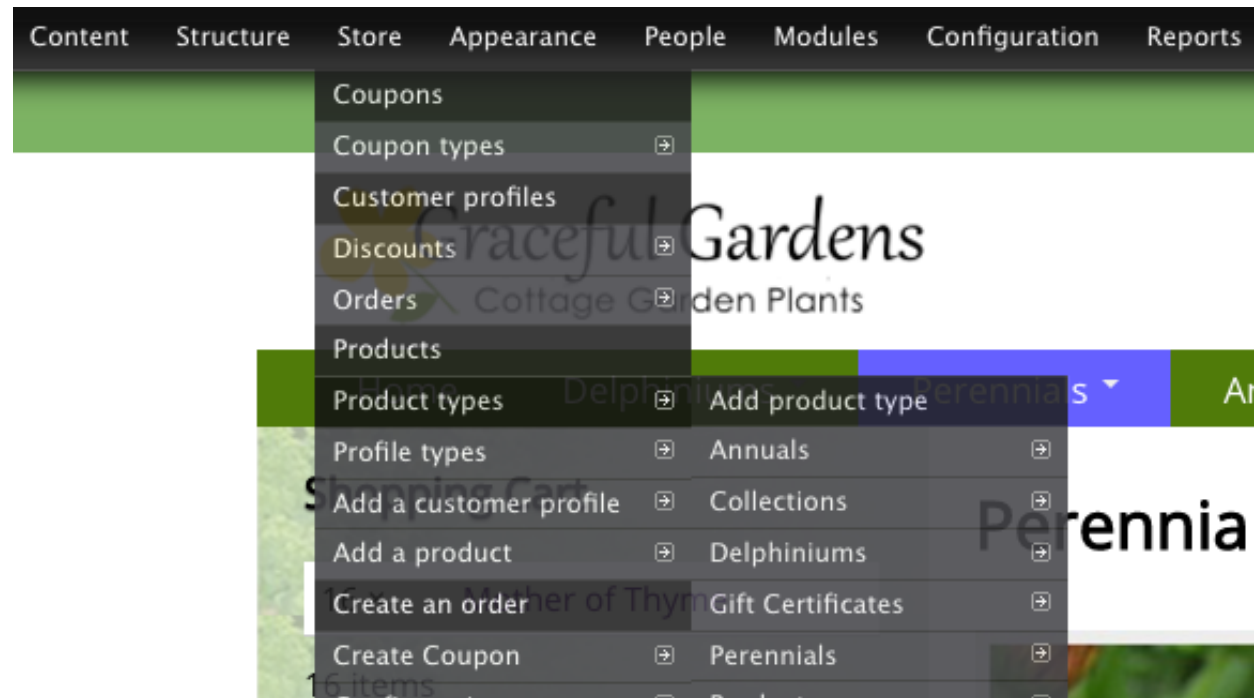

Create product types

“Product types” provide the main components for commerce to function. This is where you start:

- Create sku number
- Name product
- Set price
- Make product active or inactive