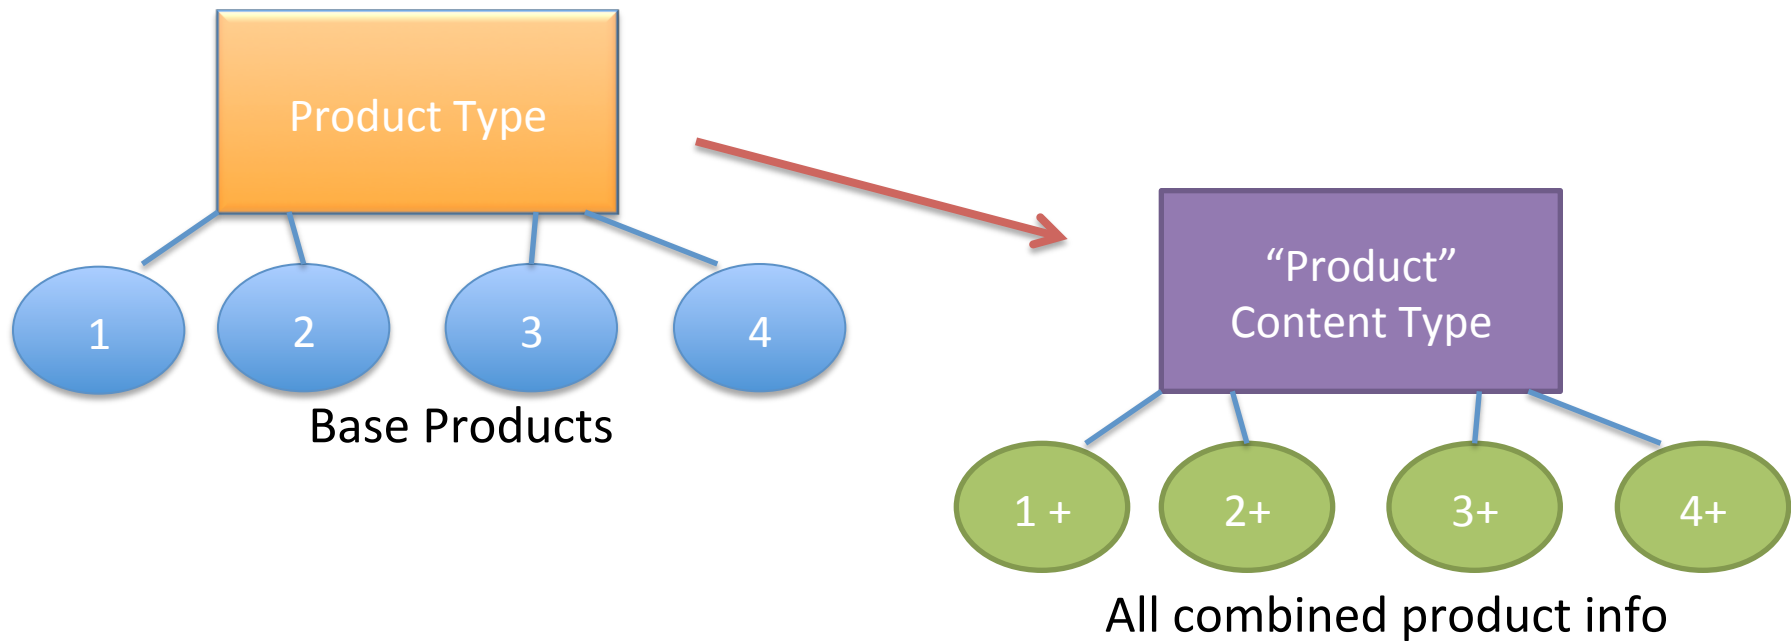

Building Your Store

1. Create a "product type"
2. Create new "products" for the product types

Now you have the bare bones info for products!

1. Create a "content type" for each product type
2. Add more fields here to your liking for views and full product displays, sorting, etc.

All "product type" data is pulled in here through product reference